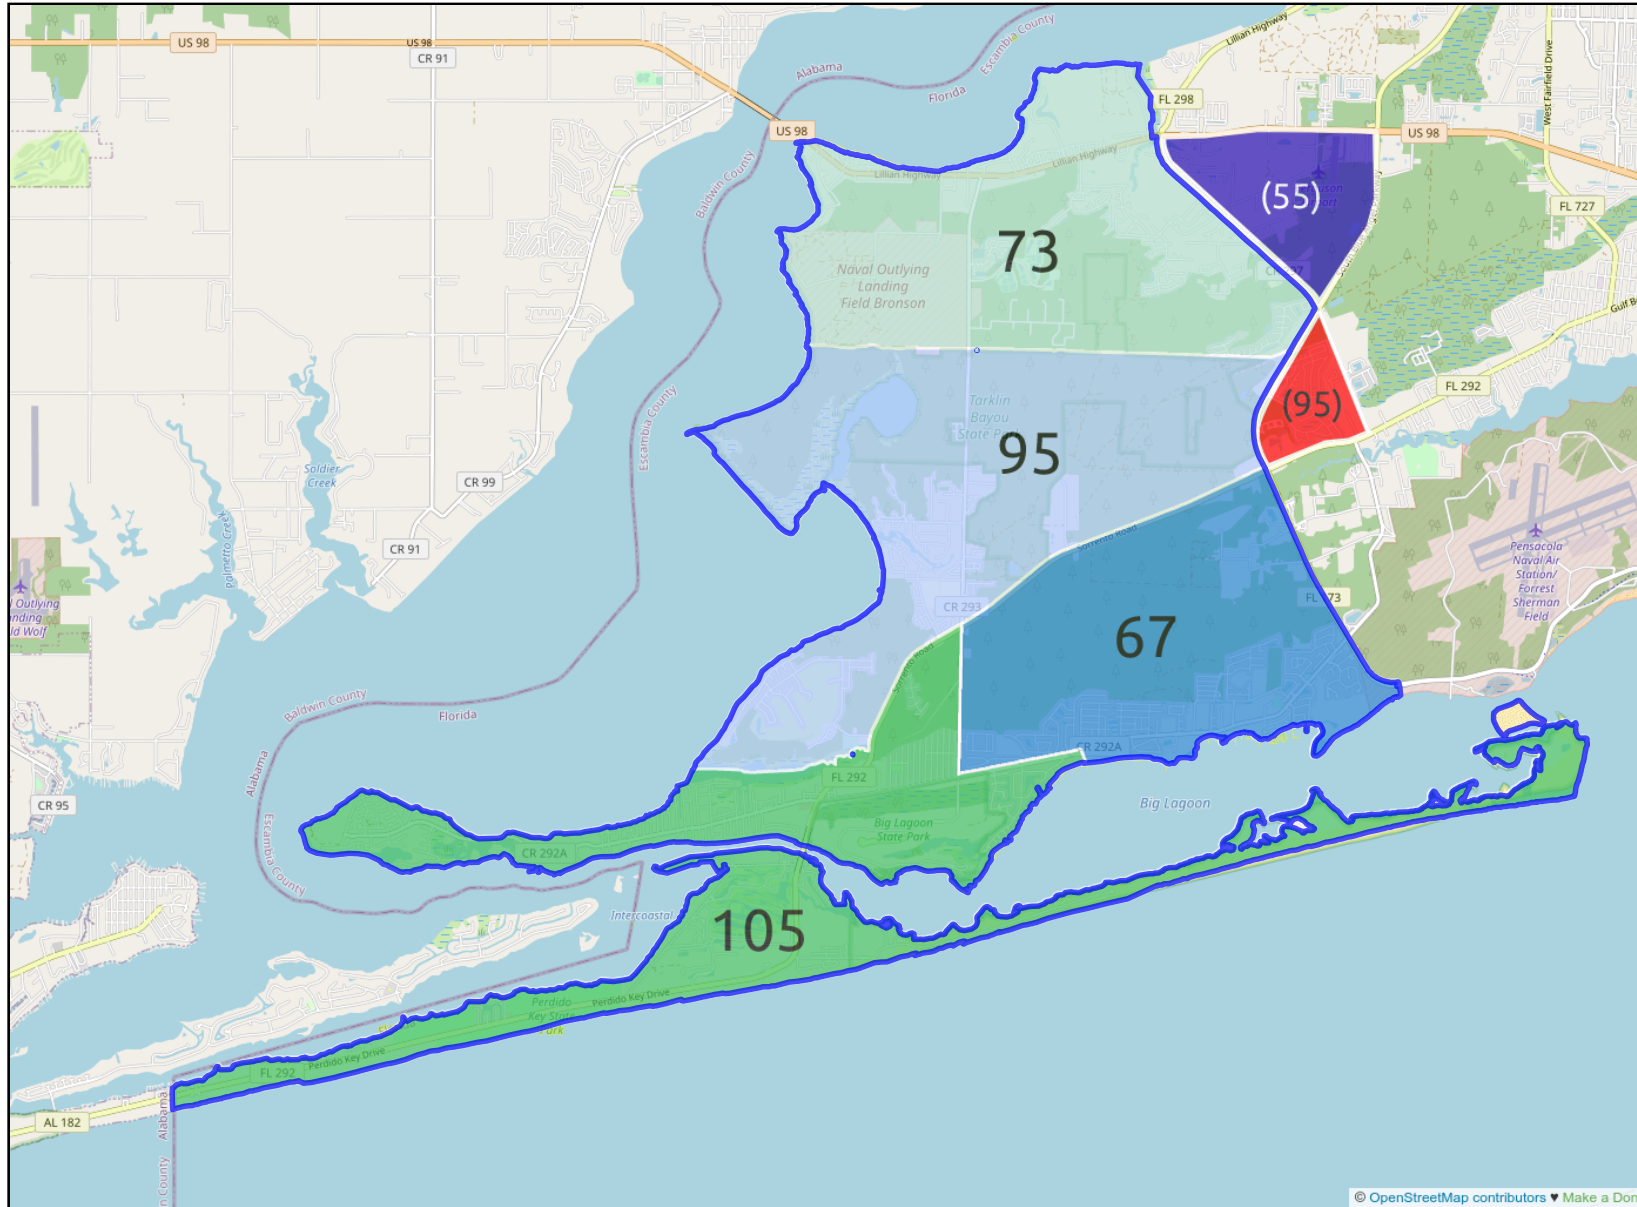

Town of Perdido: Proposed Boundaries

WE ARE
PERDIDO

Precinct 73	Precinct 67	Precinct 55 (partial)
Precinct 95	Precinct 105	Precinct 95 (partial)
INITIAL STUDY AREA		SUPPLEMENTAL STUDY AREA