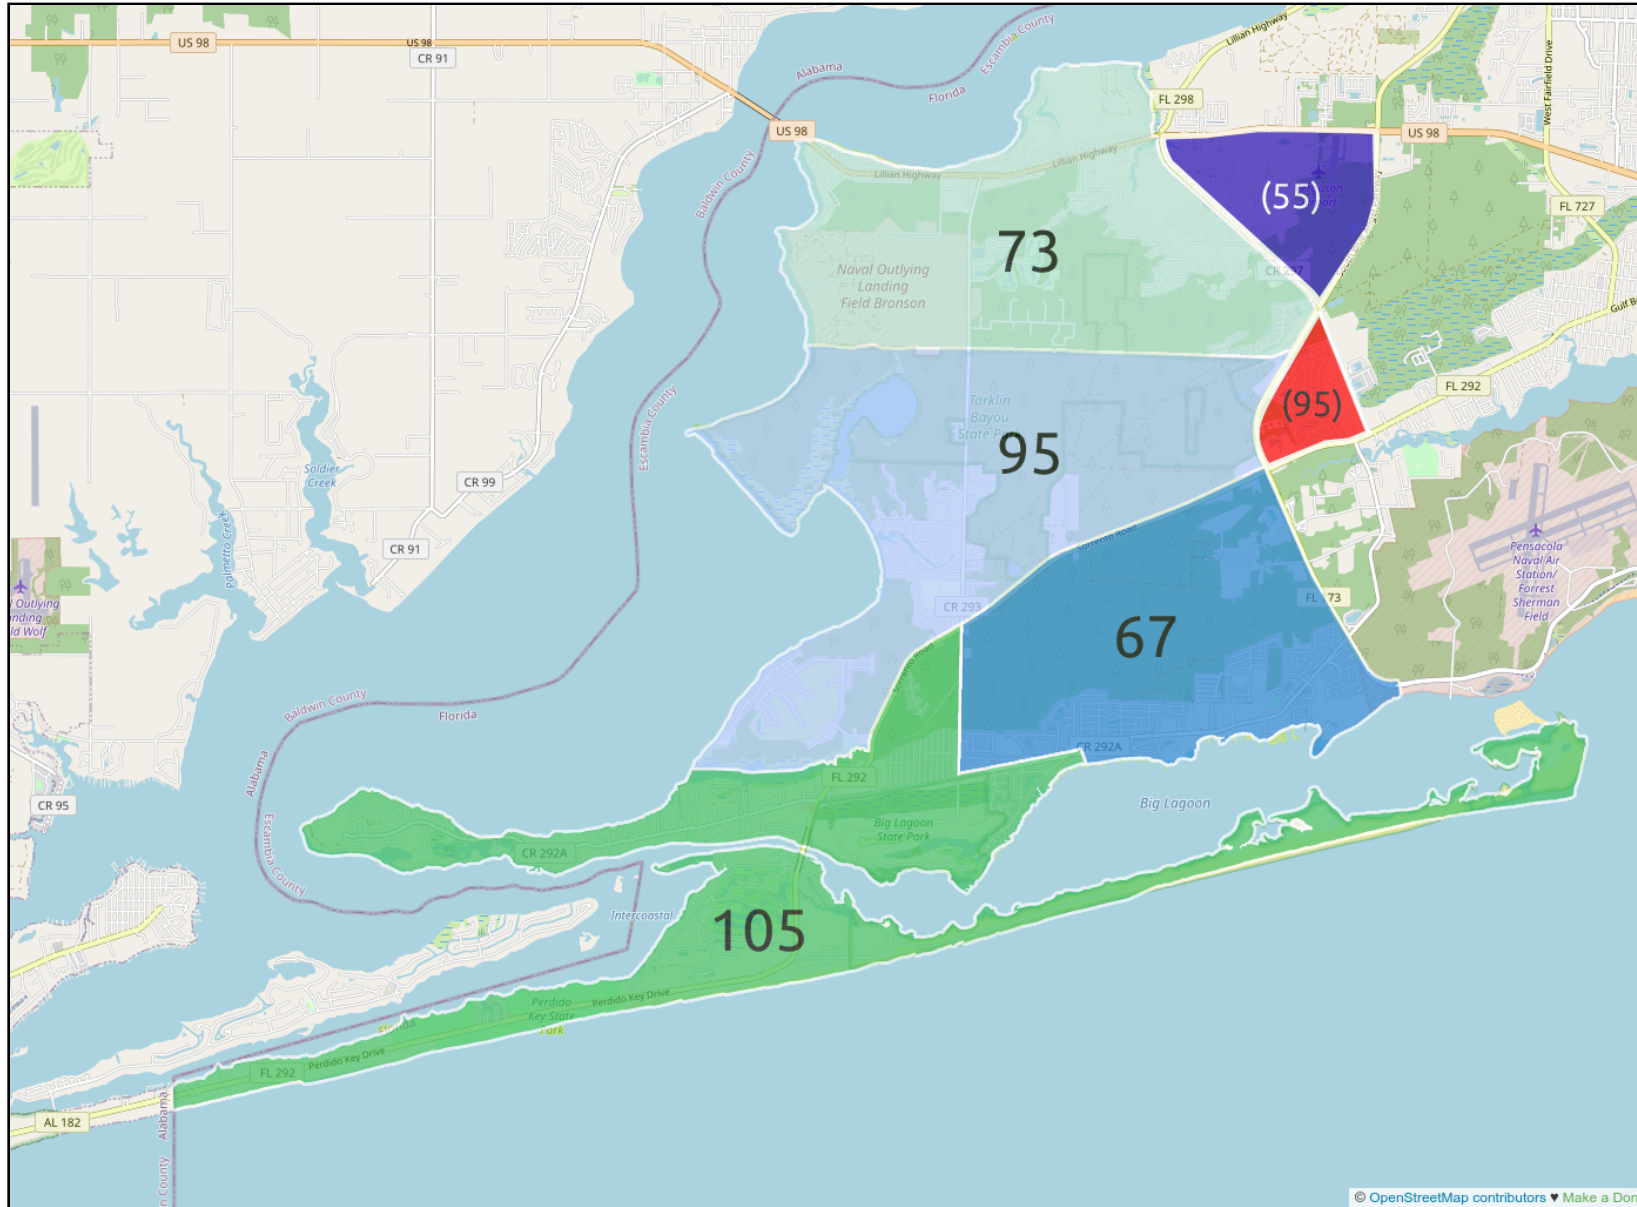

Perdido's Proposed Boundaries

WE ARE
PERDIDO

Precinct 73 Precinct 67
Precinct 95 Precinct 105

INITIAL STUDY AREA

Precinct 55 (partial)
Precinct 95 (partial)

SUPPLEMENTAL STUDY AREA

For more information, visit <https://weareperdido.org>